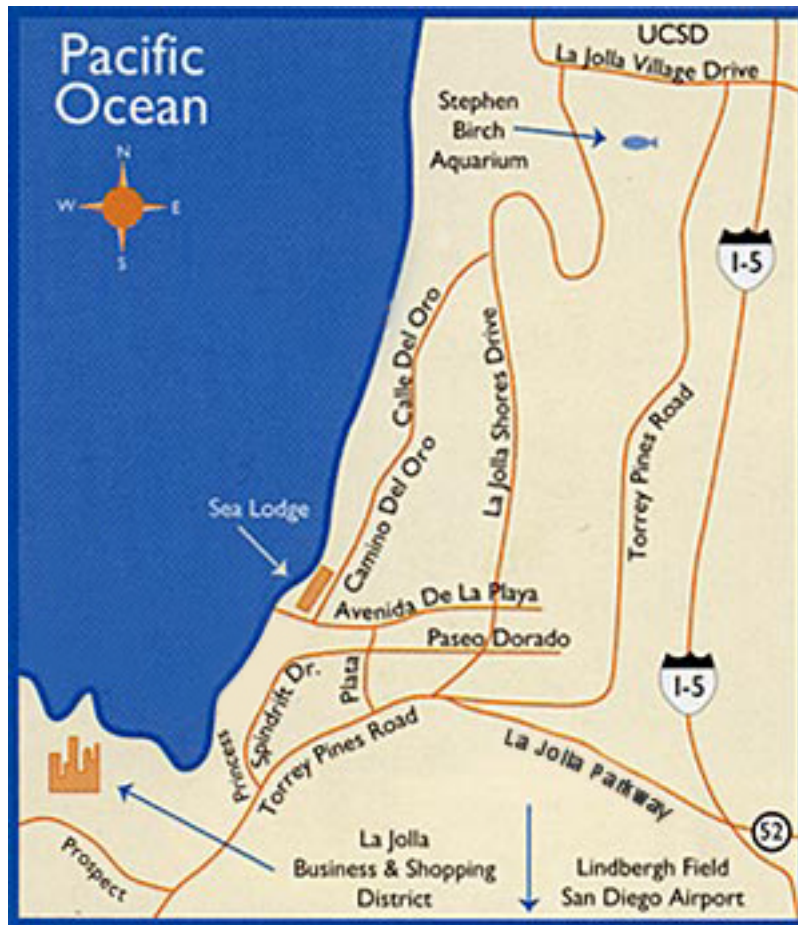

# Directions to Sea Lodge

Toll Free: (800) 640 - 7702  
Telephone: (858) 459 - 8271

## **Directions to the Sea Lodge- from the north**

South on Interstate 5,  
exit west on La Jolla Village Drive.  
Follow to third traffic light and turn left on Torrey Pines Road.  
Proceed to third traffic light and turn right on La Jolla Shores Drive.  
Turn left on Avenida De La Playa and  
Right before Avenida De La Playa ends, make a right on Camino Del Oro  
The hotel is on the left side on the corner of Camino Del Oro & Avenida De La Playa.

## **Directions to the Sea Lodge- from the south**

North on Interstate 5,  
exit west on La Jolla Village Drive.  
Follow to third traffic light and turn left on Torrey Pines Road.  
Proceed to third traffic light and turn right on La Jolla Shores Drive.  
Turn left on Avenida De La Playa and  
Right before Avenida De La Playa ends, make a right on Camino Del Oro  
The hotel is on the left side on the corner of Camino Del Oro & Avenida De La Playa.